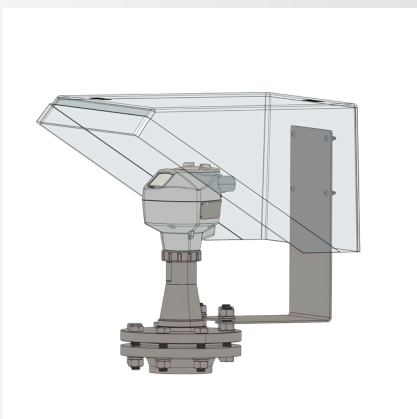

Im Standard: Farbe ähnlich RAL 7001, UV-beständig, schwer entflammbar und selbstverlöschend sowie antistatisch zur Vermeidung von elektrostatischen Aufladungen nach DIN EN IEC 60079-0.

Effektiver Schutz vor Sonneneinstrahlung

Abschirmung und Überdachung von Geräten und Armaturen zum Schutz vor Sonneneinstrahlung (Überhitzung) und Witterungseinflüssen. Freier Zugang zum Transmitter bleibt erhalten.

Vielseitige Montageoptionen

Direkte Montage am Transmitterkopf oder Montage am Rohrständer, Stahlgerüst, mittels Klemme oder Flansch.

SMC for Cost Efficiency and Quality

Sunshades made of hot pressed, fibre reinforced Polyester. Sunshades are used where protection from direct sun radiation is needed. E.g. for sensitive measurements, gas detectors, junction boxes or small enclosures.

Standard colour is similar RAL7001, UV-resistant, flame resistant, self extinguishing and antistatic acc. to DIN EN IEC 60079-0.

Reliable protection from sun

Shielding of equipment and armatures from sun radiation prevents components from over heating and harsh environments. Nevertheless the easy access to transmitters is granted.

All purpose mounting systems

Direct transmitter mounting or mounting at a 2" pipe, racks and skids, with clamps or at flanges.