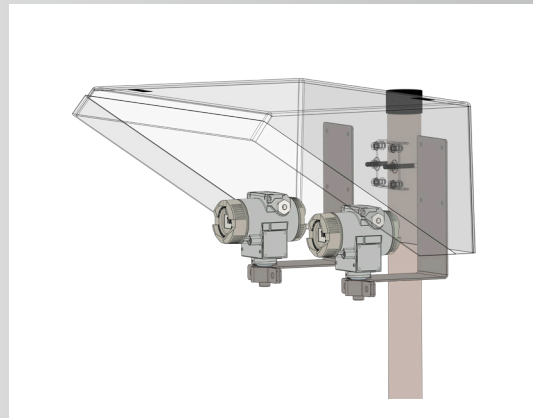

Direkte Montage am Transmitterkopf oder Montage am Rohrständer, Stahlgerüst, mittels Klemme oder Flansch.

SMC for Cost Efficiency and Quality

Sunshades made of hot pressed, fibre reinforced Polyester. Sunshades are used where protection from direct sun radiation is needed. E.g. for sensitive measurements, gas detectors, junction boxes or small enclosures.

All purpose mounting systems

Direct transmitter mounting or mounting at a 2" pipe, racks and skids, with clamps or at flanges.

Baureihe WSD . Series WSD

Baureihe Series	Höhe Height [mm]	Breite Width [mm]	Tiefe Depth [mm]
WSD2000	178	277	200
WSD2001	178	403	250
WSD4000	178	277	397
WSD4001	183	403	496
WSD4600	270	446	458
WSD4610	270	571	458
WSD4620	270	696	458
WSD/S	individuell / individual		