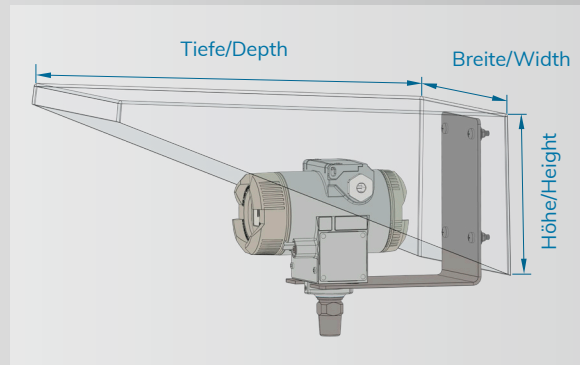

Baureihe WSD . Series WSD

Baureihe Series	Höhe Height [mm]	Breite Width [mm]	Tiefe Depth [mm]
WSD2000	178	277	200
WSD2001	178	403	250
WSD4000	178	277	397
WSD4001	183	403	496
WSD4600	270	446	458
WSD4610	270	571	458
WSD4620	270	696	458
WSD/S	individuell / individual		

Befestigungssysteme/ Mounting systems

Rohrschellen passend zu jedem GFK-Teil Pipe clips suitable for all GRP-parts

SZRSV119	Rohrschelle für Wetterschutzdächer Pipe clips for Sunshades
SZRSV120	Rohrschellen für Wetterschutzdächer und kleine Schutzkästen Pipe clips for Sunshades and small enclosures
SZRSV121	Rohrschellen für Wetterschutzdächer und kleine Schutzkästen Pipe clips for Sunshades and small enclosures
SZRSV 123-127	Rohrschellen für Wetterschutzdächer und große Schutzkästen Pipe clips for Sunshades and large enclosures
SZRSV128	Rohrschellen für schwere und große Schutzkästen und Sonnendächer Pipe clips for heavy duty applications

Sonstige Befestigungen und Wandhalter Miscellaneous mounting brackets

SZWH	Wandhalterung für Schränke und Schutzdächer Wall mounting bracket for enclosures and sunshades
SZWHP	Halterung am Transmitter direkt montiert Holding bracket for transmitter mounting
SZWHL/Fxx	Halterung für Flanschmontage, alle Flanschgrößen Holding bracket for flange
SZWHL CLAMP	Halterung als Klemmung an Rohr groß Holding bracket with clamp