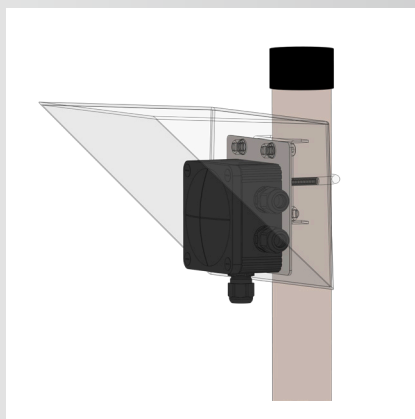

Im Standard: Farbe ähnlich RAL 7001, UV-beständig, schwer entflammbar und selbstverlöschend sowie antistatisch zur Vermeidung von elektrostatischen Aufladungen nach DIN EN IEC 60079-0.

Effektiver Schutz vor Sonneneinstrahlung

Abschirmung und Überdachung von Geräten und Armaturen zum Schutz vor Sonneneinstrahlung (Überhitzung) und Witterungseinflüssen. Freier Zugang zum Transmitter bleibt erhalten.

Vielseitige Montageoptionen

Direkte Montage am Transmitterkopf oder Montage am Rohrständer, Stahlgerüst, mittels Klemme oder Flansch.

SMC for Cost Efficiency and Quality

Sunshades made of hot pressed, fibre reinforced Polyester. Sunshades are used where protection from direct sun radiation is needed. E.g. for sensitive measurements, gas detectors, junction boxes or small enclosures.

Standard colour is similar RAL7001, UV-resistant, flame resistant, self extinguishing and antistatic acc. to DIN EN IEC 60079-0.

Reliable protection from sun

Shielding of equipment and armatures from sun radiation prevents components from over heating and harsh environments. Nevertheless the easy access to transmitters is granted.

All purpose mounting systems

Direct transmitter mounting or mounting at a 2" pipe, racks and skids, with clamps or at flanges.