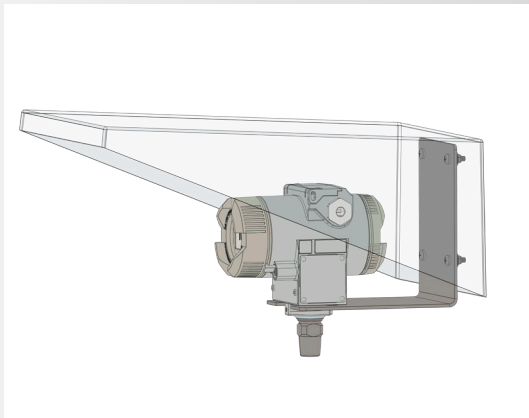

Im Standard: Farbe ähnlich RAL 7001, UV-beständig, schwer entflammbar und selbstverlöschend sowie antistatisch zur Vermeidung von elektrostatischen Aufladungen nach DIN EN IEC 60079-0.

Effektiver Schutz vor Sonneneinstrahlung

Abschirmung und Überdachung von Geräten und Armaturen zum Schutz vor Sonneneinstrahlung (Überhitzung) und Witterungseinflüssen. Freier Zugang zum Transmitter bleibt erhalten.

Vielseitige Montageoptionen

Direkte Montage am Transmitterkopf oder Montage am Rohrständer, Stahlgerüst, mittels Klemme oder Flansch.

SMC for Cost Efficiency and Quality

Sunshades made of hot pressed, fibre reinforced Polyester. Sunshades are used where protection from direct sun radiation is needed. E.g. for sensitive measurements, gas detectors, junction boxes or small enclosures.

Standard colour is similar RAL7001, UV-resistant, flame resistant, self extinguishing and antistatic acc. to DIN EN IEC 60079-0.

Reliable protection from sun

Shielding of equipment and armatures from sun radiation prevents components from over heating and harsh environments. Nevertheless the easy access to transmitters is granted.

All purpose mounting systems

Direct transmitter mounting or mounting at a 2" pipe, racks and skids, with clamps or at flanges.